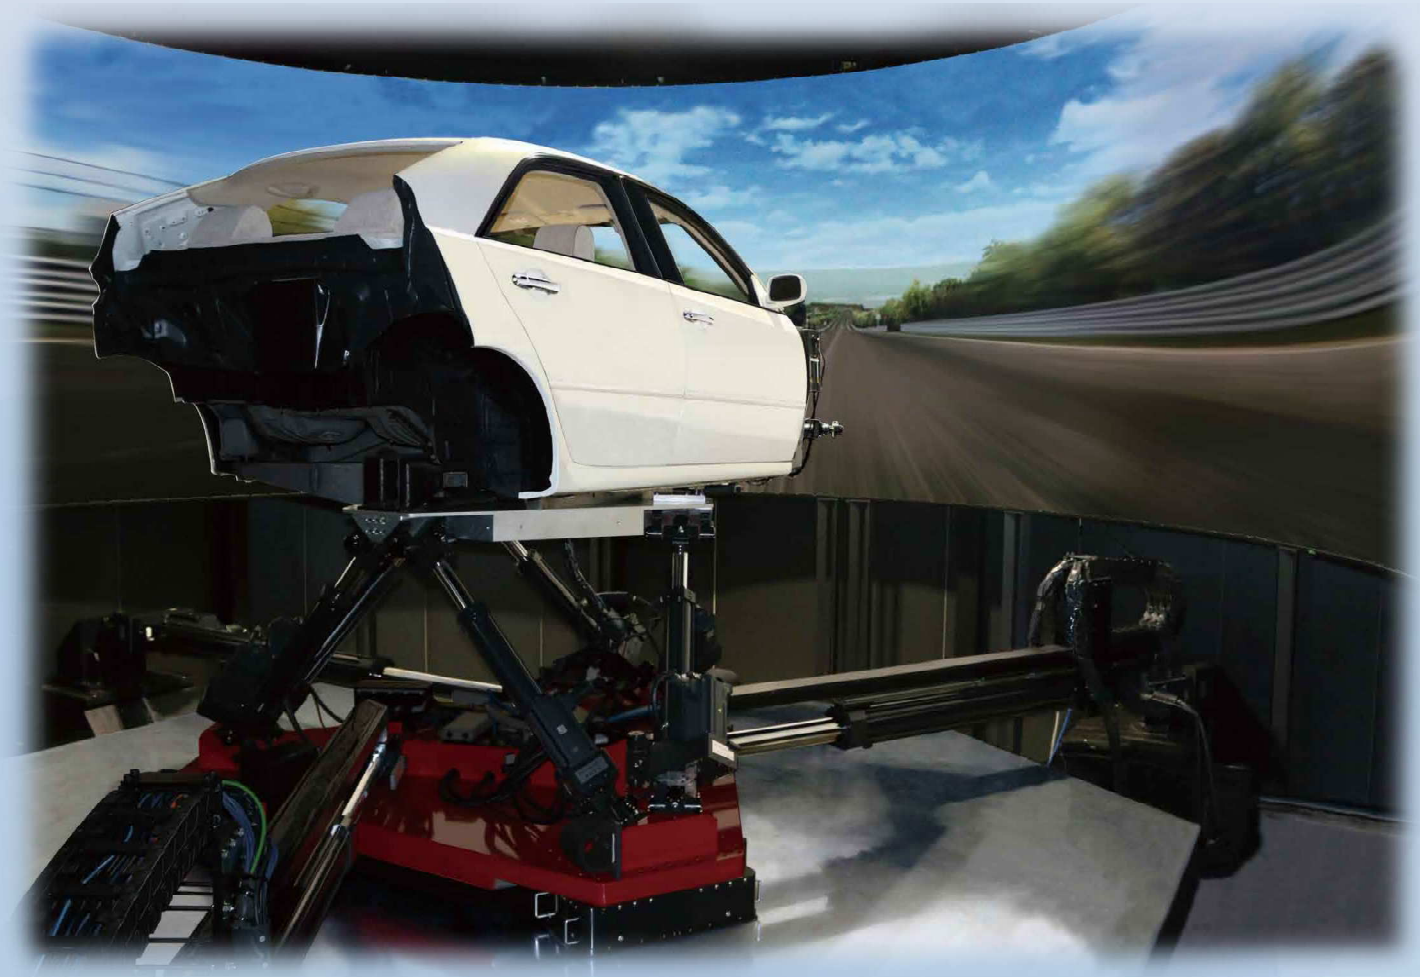

● *Driver in Motion*

The Innovative Driving Simulator

Max. Performance

Frequency	30Hz
Acceleration	35.0m/s ²
Speed	2.0m/s
Stroke	1.6m